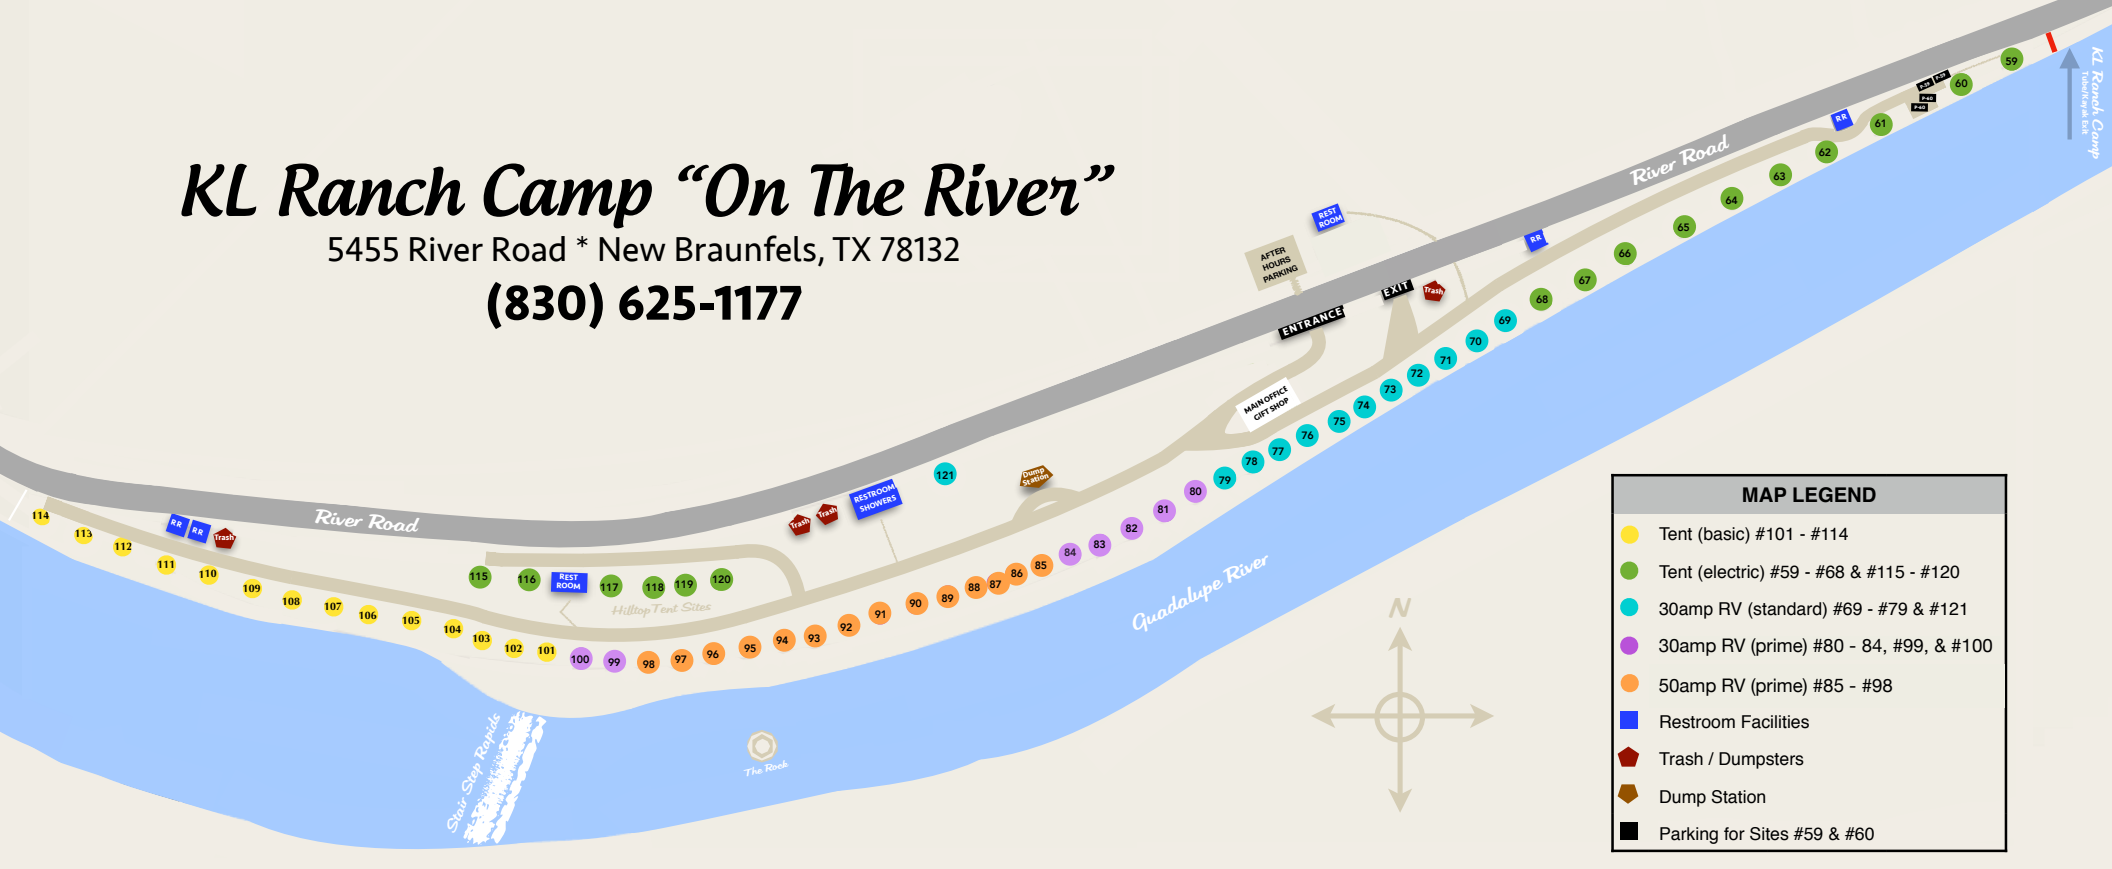

KL Ranch Camp "On The River"

5455 River Road * New Braunfels, TX 78132

(830) 625-1177

MAP LEGEND	
	Tent (basic) #101 - #114
	Tent (electric) #59 - #68 & #115 - #120
	30amp RV (standard) #69 - #79 & #121
	30amp RV (prime) #80 - 84, #99, & #100
	50amp RV (prime) #85 - #98
	Restroom Facilities
	Trash / Dumpsters
	Dump Station
	Parking for Sites #59 & #60